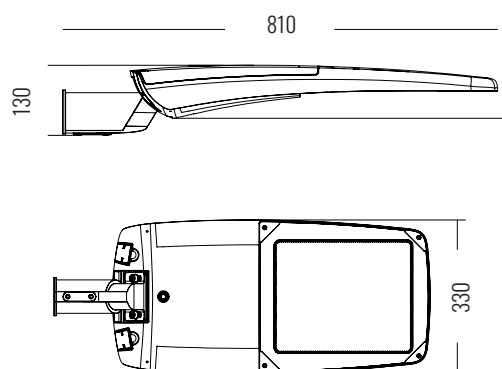

MATERIAL

Die-cast aluminum housing and tempered glass.

PRO	CRI ≥ 80	
IP66		T2
100-277V 50/60Hz		50000h L70

DIMENSION DRAW

Model:	Alcano
Format:	Rectangular
Location:	Exterior
Wattage:	240W
Materials:	Aluminum
Led Color:	5000K
Product Dimension:	810*330*130mm
IP Code:	66
Fixation:	Surface
CRI :	80
Lumen Output:	36,000LM
Frequency:	50/60 Hz
Beam Angle:	L°
Net weight:	9.6kgs